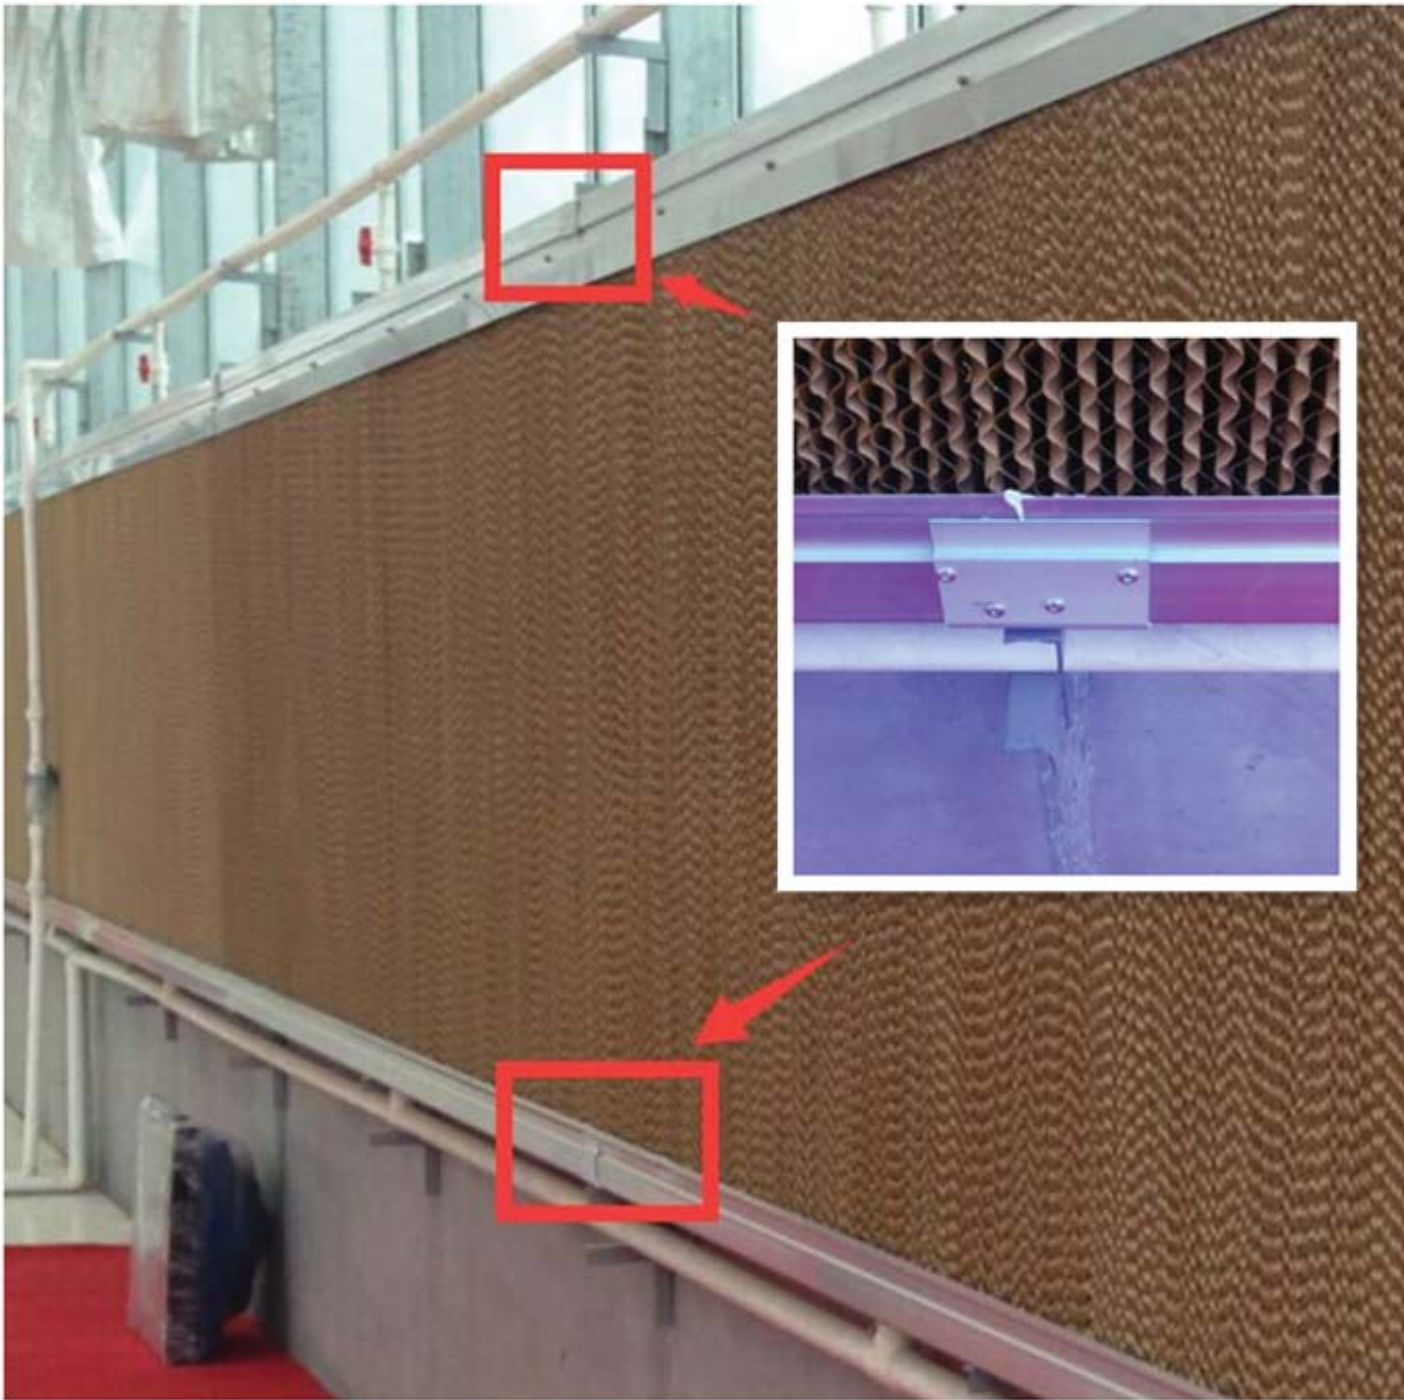

water broad

φ25 screwed plug

ø25 Water pipe

Pipe support

	Name
	Aluminum alloy top frame, thickness 1.3mm
	Aluminum alloy bottom frame, thickness 1.3mm
	Aluminum alloy side frame
	Aluminum Cover plate
	Anti water broad (PVC)
	End cover
	Pipe with Hole ø32
	ø25 Pipe support
	φ50 Water out come head
	Hook
	φ32 Filter